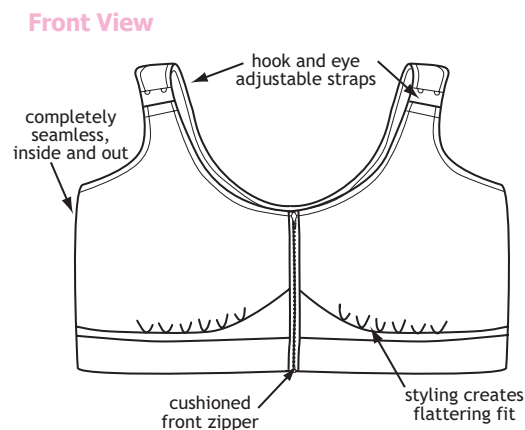

# Compression Bra

GENTLE AND SOFT  
POST-SURGICAL BRA  
WITH BREAST FORM POCKETS

BY  
**Wear  
Ease**<sup>®</sup>  
*Comfort with Style*

- 790—Compression Bra
- 791—Bra w/ two Removable Drainage Tube Pouches
- 792—Bra w/ two Removable Drainage Tube Pouches and one Fiberfill Breast Form

### THE COMPRESSION BRA FEATURES:

- Front zipper closure
- Cushioned front zipper
- Adjustable and detachable hook and eye shoulder straps
- Inside pockets to hold and keep breast form (breast prosthesis)
- Soft elastic band encircles torso, allowing attachment of drainage tube pouches
- Completely seamless body contact, inside and out
- Double layer Naturexx® fabric construction
- Natural Naturexx® fibers transfer moisture away from body and dissipates body heat
- Style provides flattering fit