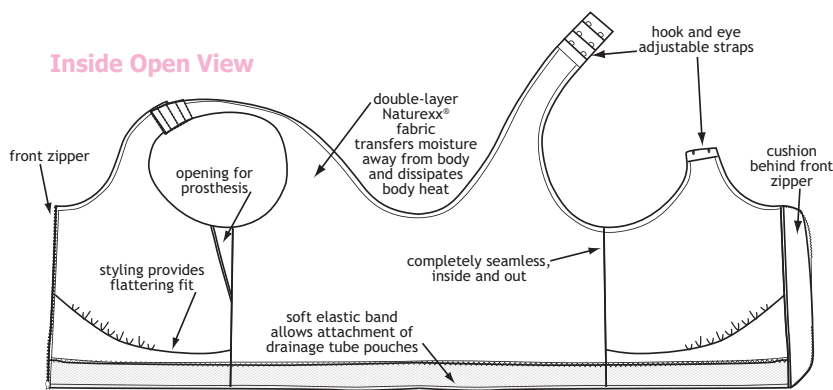

# Compression Bra

GENTLE AND SOFT  
POST-SURGICAL BRA  
WITH BREAST FORM POCKETS

BY  
**Wear  
Ease**<sup>®</sup>  
*Comfort with Style*

- 790—Compression Bra
- 791—Bra w/ two Removable Drainage Tube Pouches
- 792—Bra w/ two Removable Drainage Tube Pouches and one Fiberfill Breast Form

## POST-OPERATIVE BRA BY WEAR EASE®

The Compression Bra by Wear Ease® is designed to provide gentle compression all around the torso for women with post-surgical discomfort or chest or breast lymphedema. The Compression Bra by Wear Ease® is ideal for reconstruction, augmentation and reduction.

### THE COMPRESSION BRA FEATURES:

- Front zipper closure
- Cushioned front zipper
- Adjustable and detachable hook and eye shoulder straps
- Inside pockets to hold and keep breast form (breast prosthesis)
- Soft elastic band encircles torso, allowing attachment of drainage tube pouches
- Completely seamless body contact, inside and out
- Double layer Naturexx® fabric construction
- Natural Naturexx® fibers transfer moisture away from body and dissipates body heat
- Style provides flattering fit